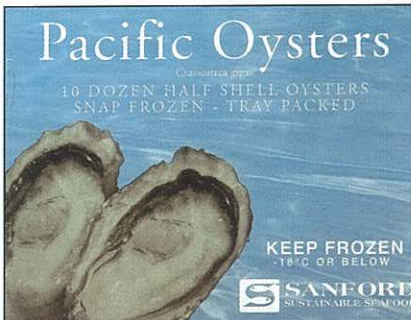

POST PRINT CORRUGATED

GOLD

Charta Packaging NZ
Repro: Charta Packaging NZ
Inks: Este

Sanford Red Snapper

SILVER

Charta Packaging NZ
Repro: Charta Packaging NZ
Inks: Este

Sanford Pacific Oysters

BRONZE

E&E Cartons VIC
Repro: David Simpson Graphics VIC
Inks: Pacific

12 Bottle Wine Pack

TAG & LABEL

GOLD

Hally Labels NZ
Repro: Colorite Litho Christchurch NZ
Inks: Flint

Top Cook Crisp 'N' Lite

SILVER

Hally Labels NZ
Repro: Colorite Litho Christchurch NZ
Inks: Flint

Kiwi Gold 6 Pack

BRONZE

Hally Labels NZ
Repro: Colorite Litho Christchurch NZ
Inks: Flint

Barker's Fig and Walnut Chutney

Congratulations to all the Winners and those who participated in the selection process.